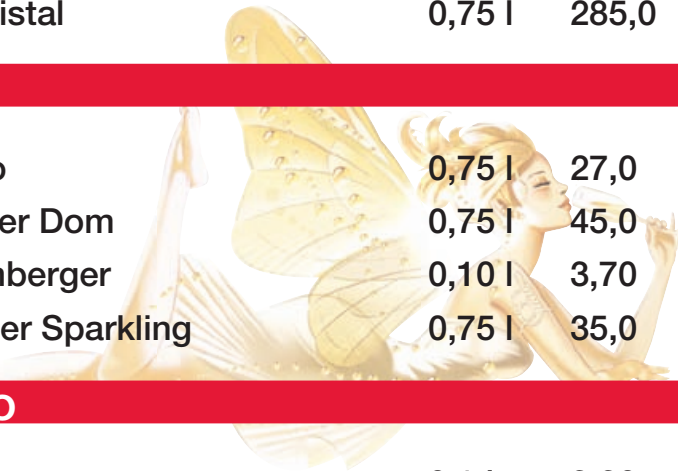

Champagner

Moët & Chandon	0,75 l	79,0
Moët & Chandon Rosé	0,75 l	95,0
Veuve Cliquot	0,75 l	89,0
Veuve Cliquot	1,50 l	185,0
Dom Perignon	0,75 l	205,0
Roederer Cristal	0,75 l	285,0

Sekt

White Secco	0,75 l	27,0
Schlumberger Dom	0,75 l	45,0
Glas Schlumberger	0,10 l	3,70
Schlumberger Sparkling	0,75 l	35,0

Prosecco

Glas Prosecco	0,1 l	3,30
Prosecco	0,7 l	23,0
Prosecco	1,5 l	46,0
Prosecco	3,0 l	82,0